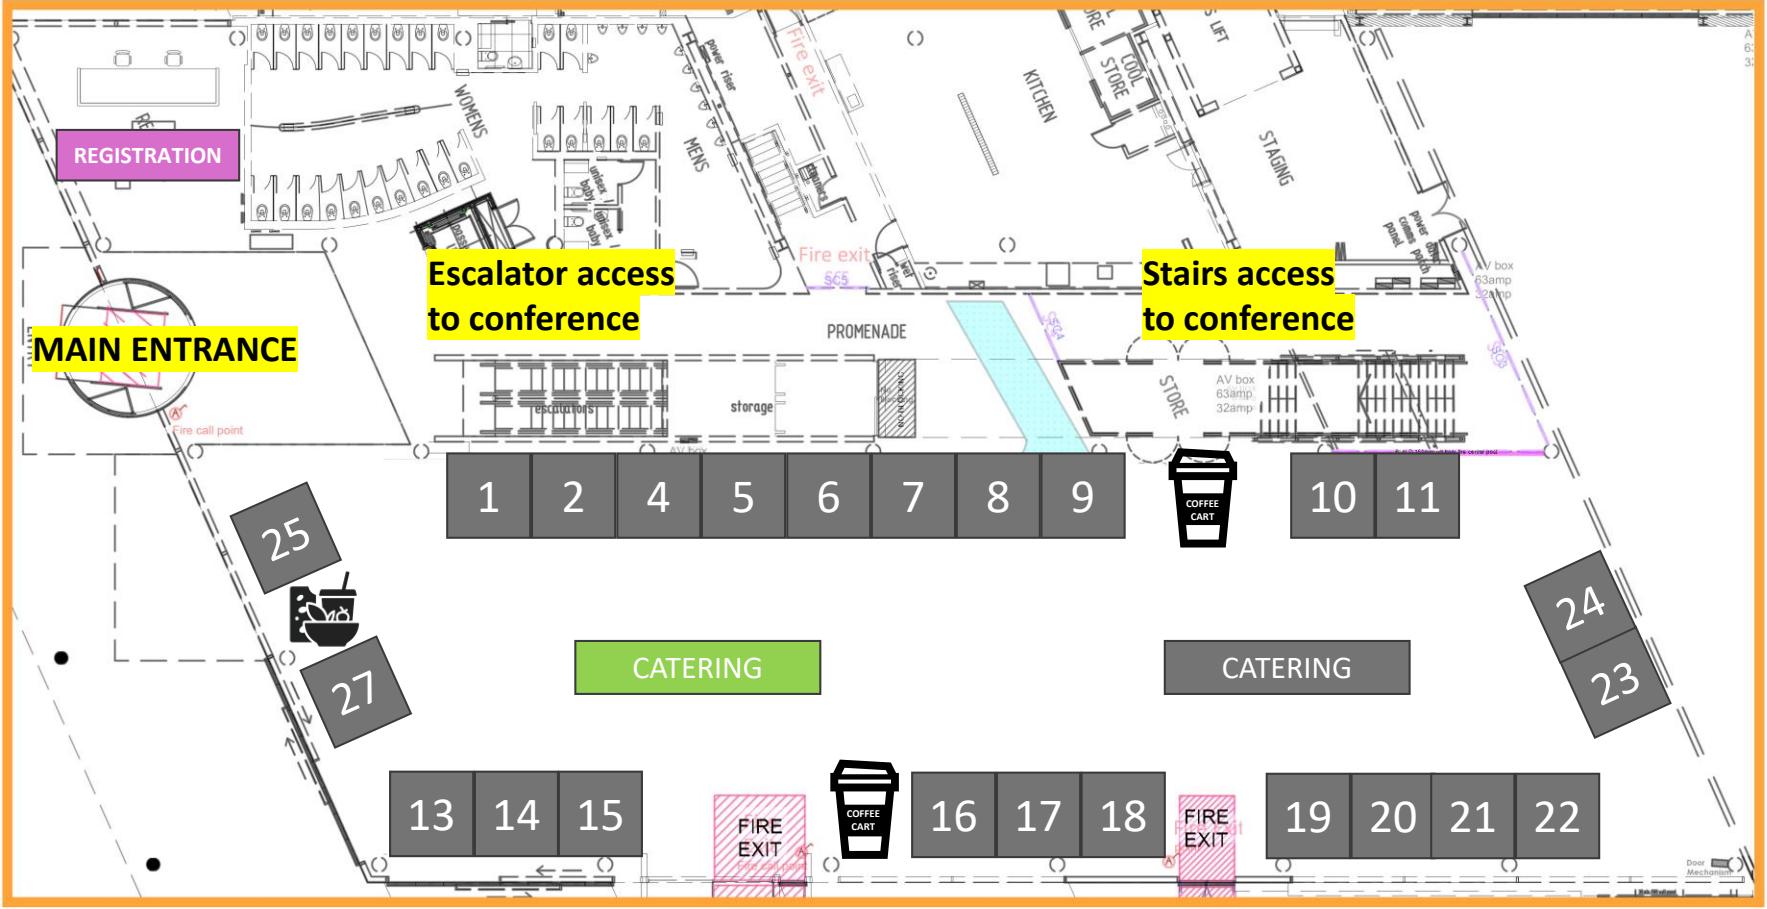

TECHXCELERATE

Tāmaki Makaurau / Auckland | 23-24 March 2026

Venue: Viaduct Events Centre

Address: 171 Halsey Street, Auckland Central, Auckland 1010

Conference Rooms: Kawau L3 and Rangitoto L2

Exhibition and Networking: Waiheke L1

*Floor plan subject to change