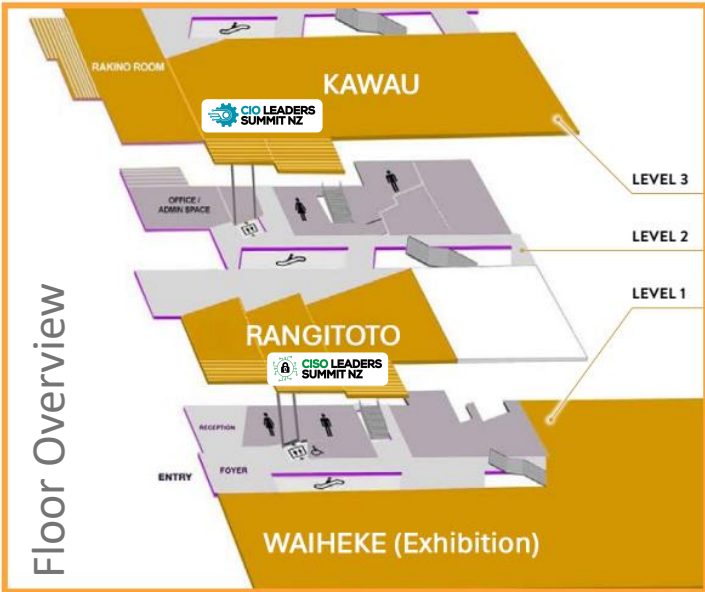

TECHXCELERATE

Tāmaki Makaurau / Auckland | 23-24 March 2026

Venue: Viaduct Events Centre

Address: 171 Halsey Street, Auckland Central, Auckland 1010

Conference Rooms: Kawau L3 and Rangitoto L2

Exhibition and Networking: Waiheke L1

*Floor plan subject to change